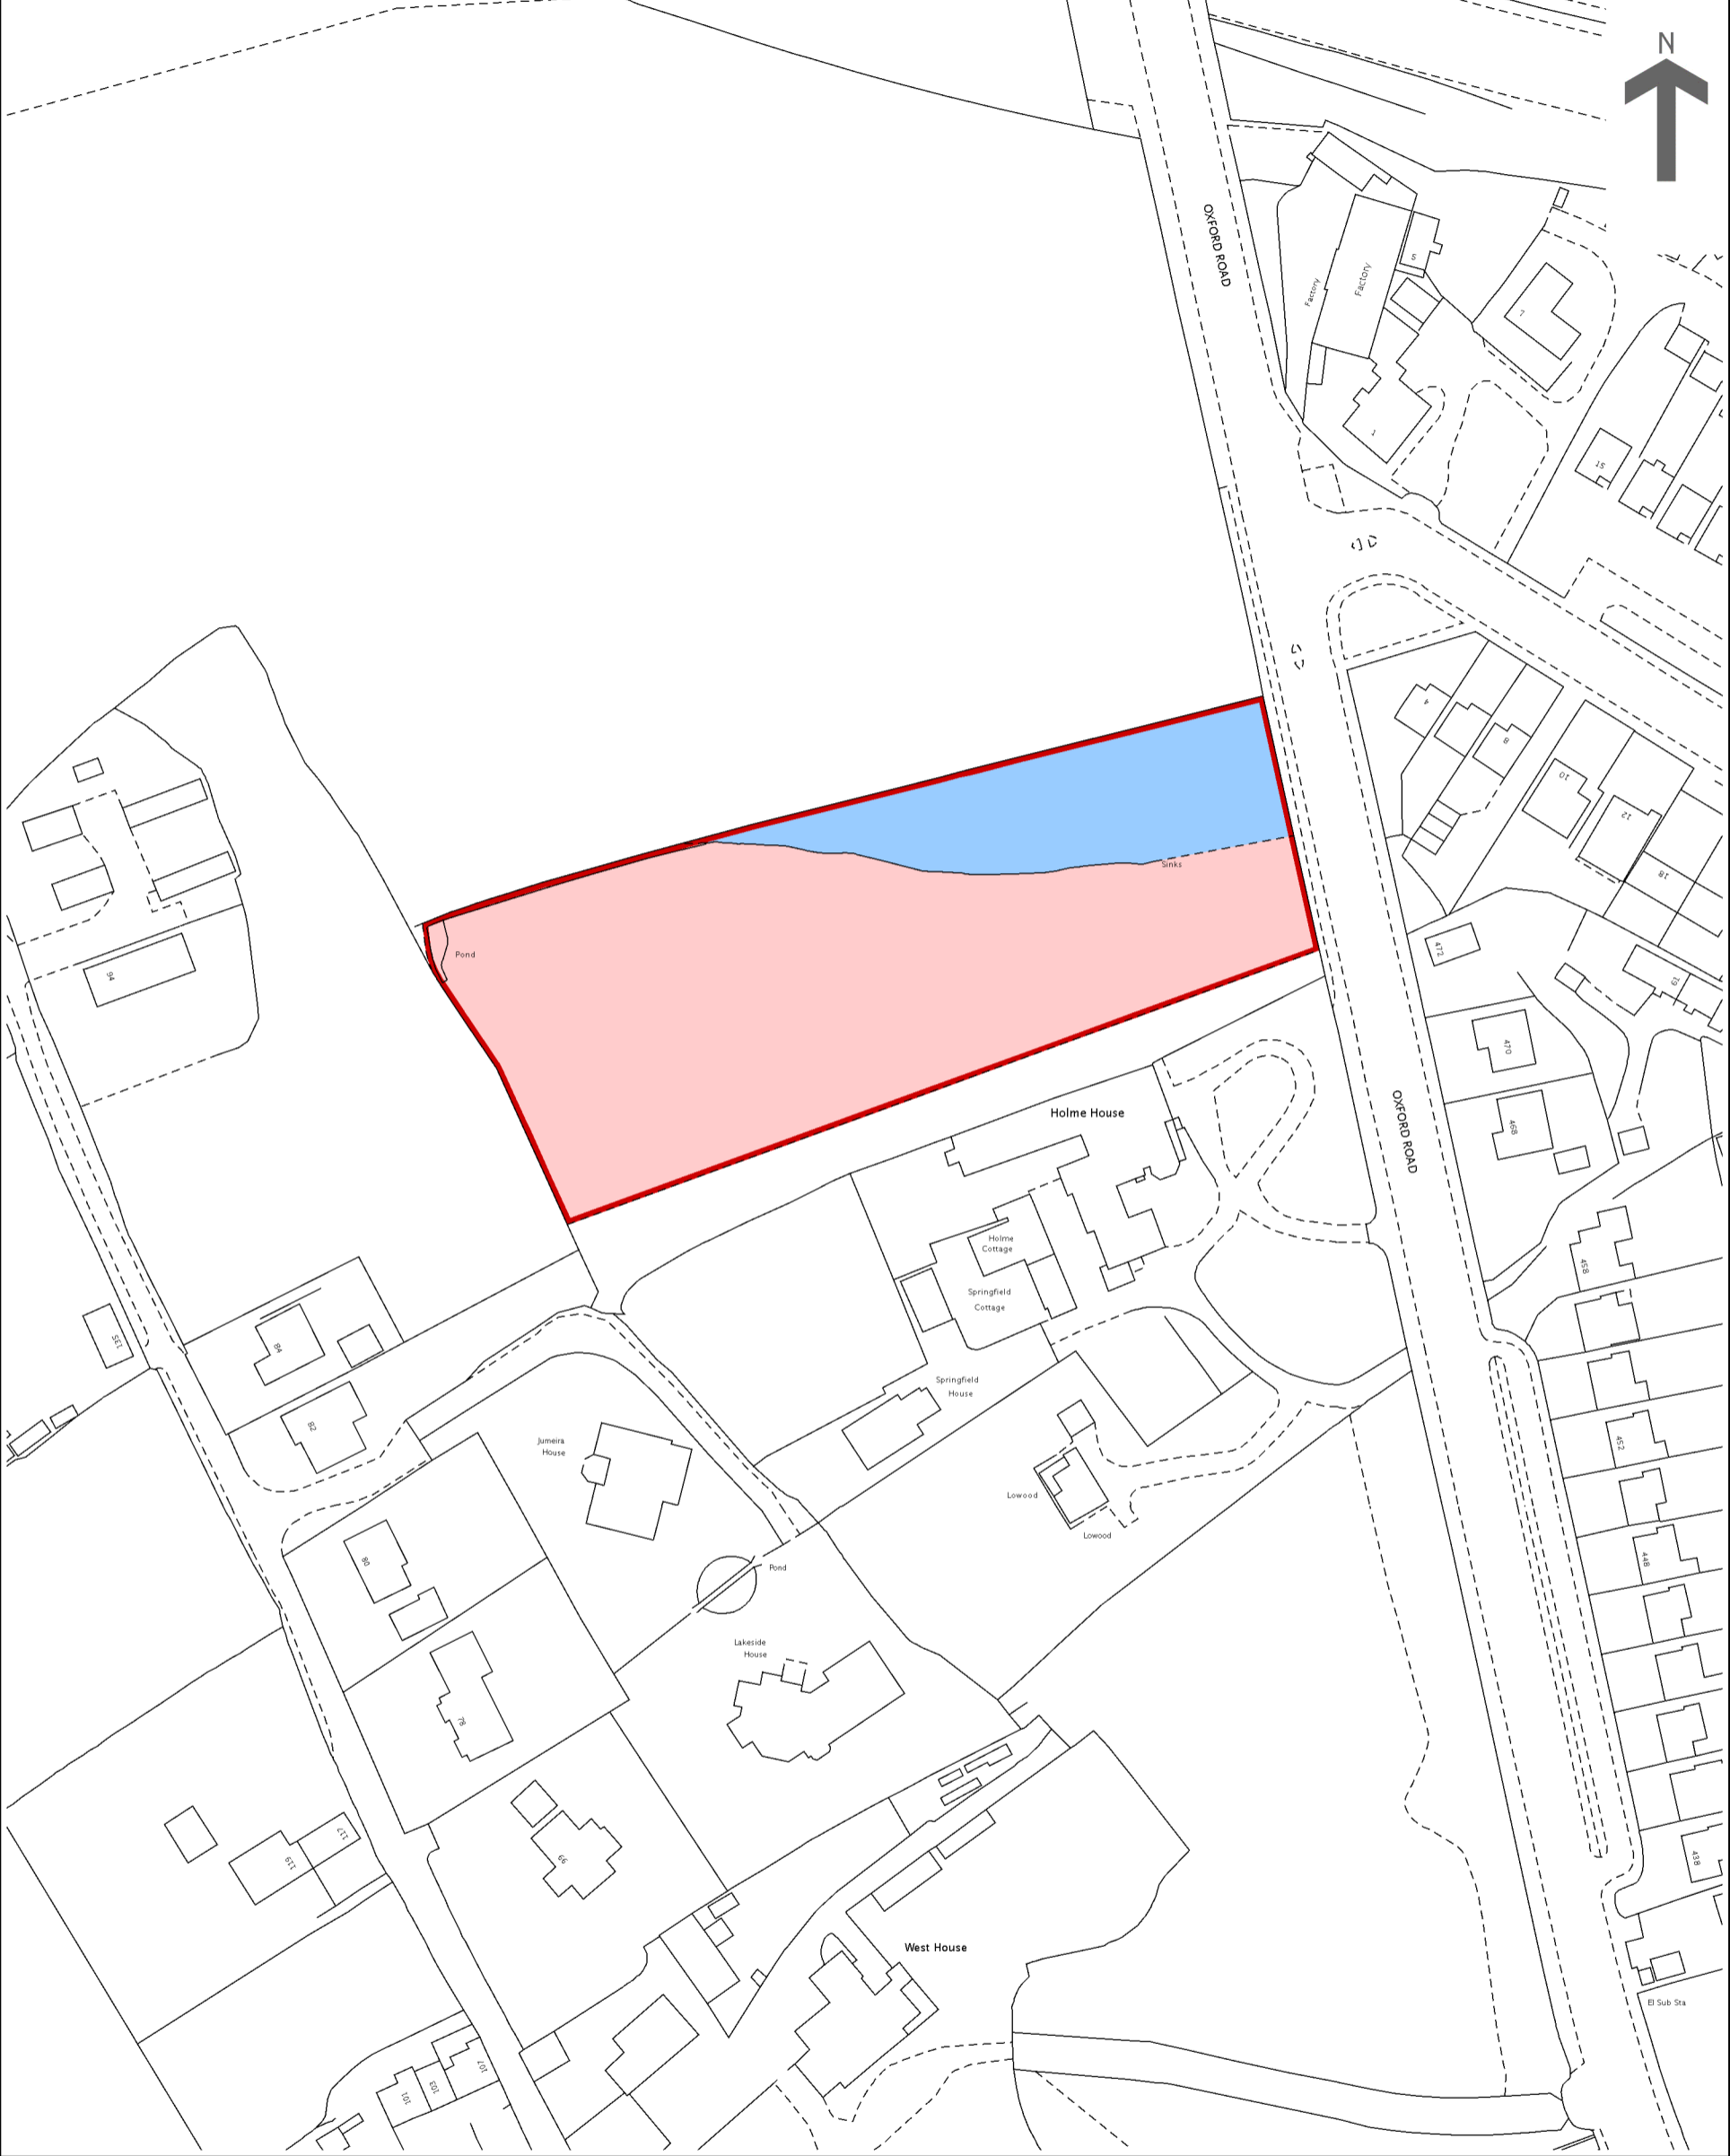

HM Land Registry Current title plan

Title number **WYK879617**
Ordnance Survey map reference **SE2027SW**
Scale **1:1250**
Administrative area **West Yorkshire : Kirklees**

©Crown Copyright. Produced by HM Land Registry. Reproduction in whole or in part is prohibited without the prior written permission of Ordnance Survey. Licence Number 100026316.

This is a print of the view of the title plan obtained from HM Land Registry showing the state of the title plan on 31 January 2018 at 18:21:14. This title plan shows the general position, not the exact line, of the boundaries. It may be subject to distortions in scale. Measurements scaled from this plan may not match measurements between the same points on the ground.